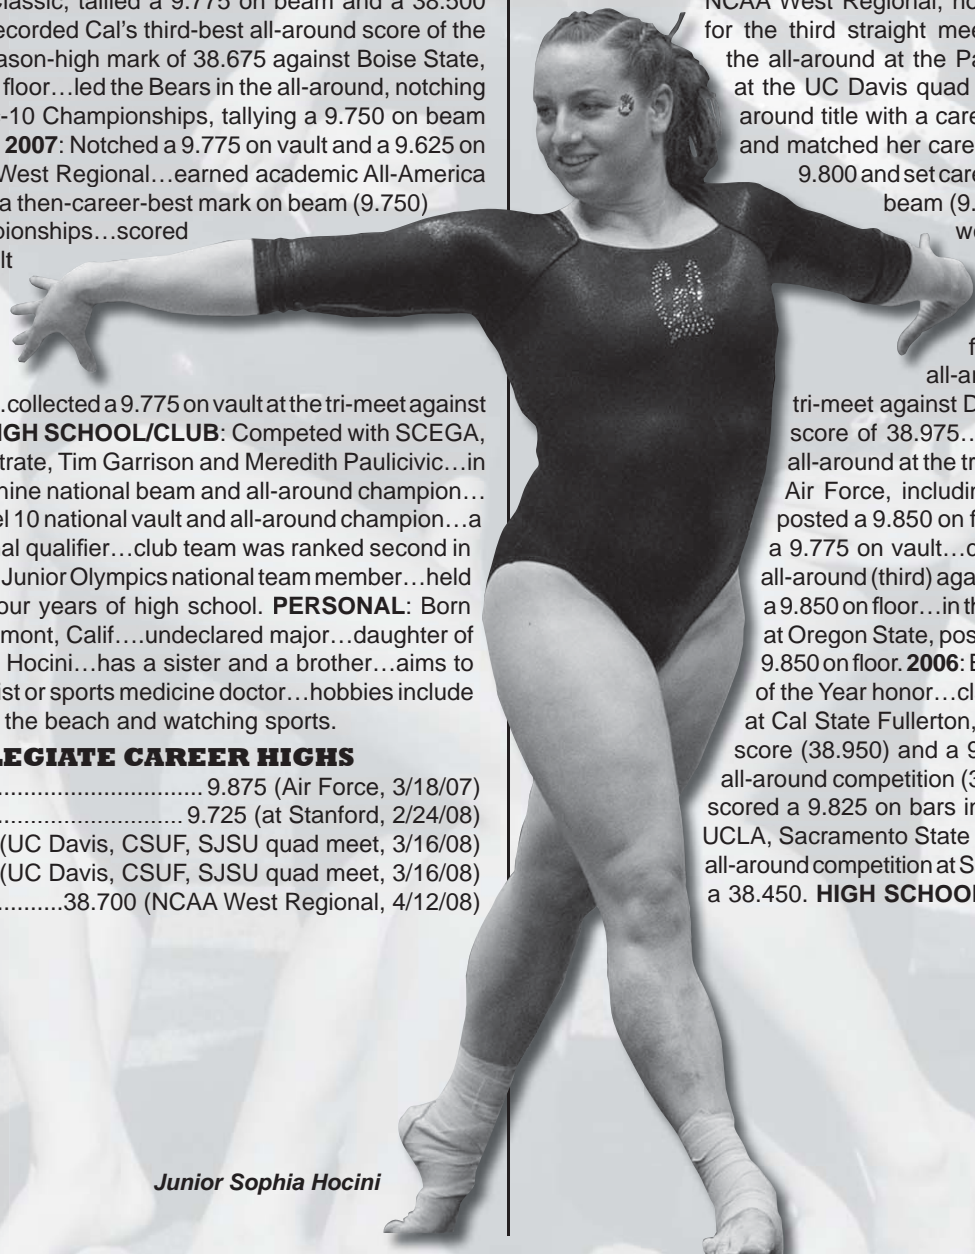

2007: Team MVP...scored an all-around mark of 38.950 at the NCAA West Regional, notching a 9.800 on vault for the third straight meet...earned a 38.900 in the all-around at the Pac-10 Championships...at the UC Davis quad meet, won her third all-around title with a career-best score of 39.450 and matched her career-best mark on vault of 9.800 and set career highs on bars (9.875), beam (9.900) and floor (9.875)...won the all-around title (38.825) at Air Force and set a new career best on vault (9.800)...finished second in the all-around competition at the tri-meet against Denver and BYU with her score of 38.975...scored a 39.125 in the all-around at the tri-meet against Penn and Air Force, including a 9.775 on beam...posted a 9.850 on floor against Arizona and a 9.775 on vault...collected a 38.450 in the all-around (third) against Washington, posting a 9.850 on floor...in the all-around competition at Oregon State, posted a 38.625, including a 9.850 on floor. **2006:** Earned the team's Rookie of the Year honor...claimed all-around honors at Cal State Fullerton, with a then-career-high score (38.950) and a 9.775 on vault...won the all-around competition (38.500) at Washington...scored a 9.825 on bars in the quad meet against UCLA, Sacramento State and UC Davis...won the all-around competition at Sacramento State, posting a 38.450. **HIGH SCHOOL/CLUB:** Five-time level