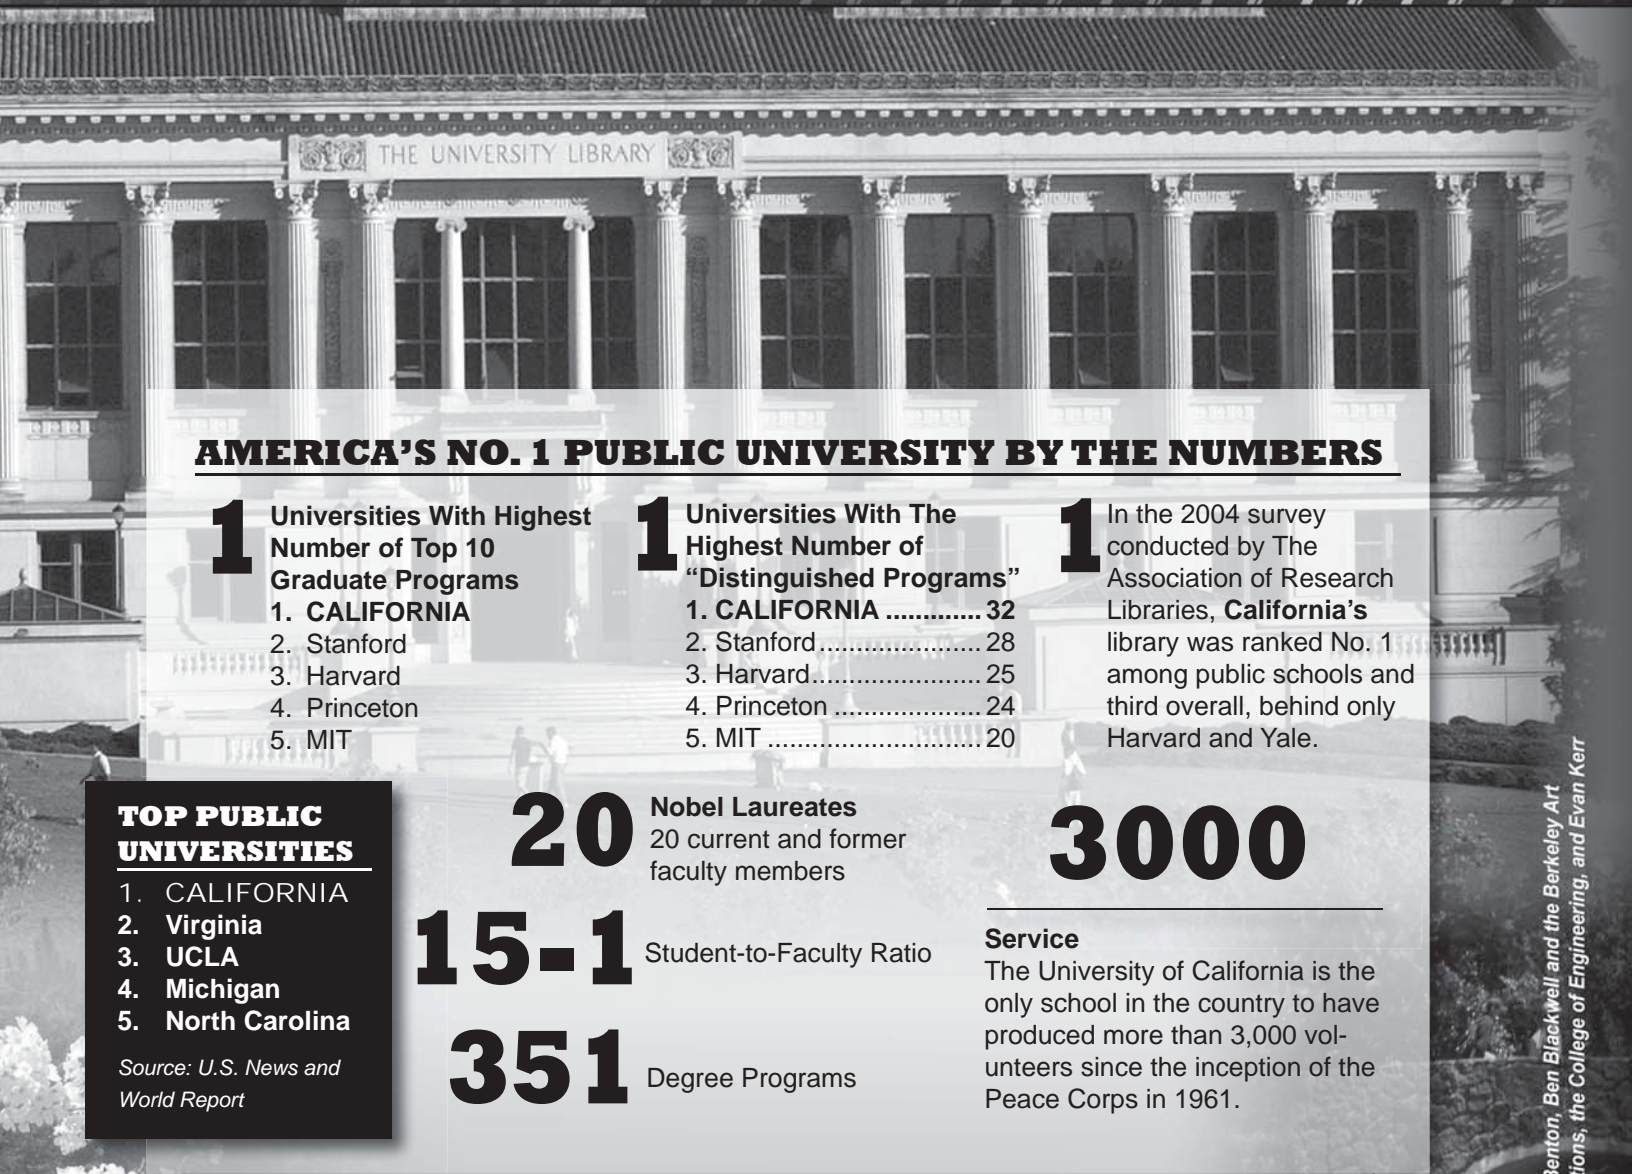

Photo Credit: Images courtesy of Charles Benton, Ben Blackwell and the Berkeley Art Museum, Jeffery Kahn and University Relations, the College of Engineering, and Evan Kerr

AMERICA'S NO. 1 PUBLIC UNIVERSITY BY THE NUMBERS

1 Universities With Highest Number of Top 10 Graduate Programs

1. CALIFORNIA
2. Stanford
3. Harvard
4. Princeton
5. MIT

1 Universities With The Highest Number of "Distinguished Programs"

1. CALIFORNIA	32
2. Stanford	28
3. Harvard	25
4. Princeton	24
5. MIT	20

1 In the 2004 survey conducted by The Association of Research Libraries, California's library was ranked No. 1 among public schools and third overall, behind only Harvard and Yale.

TOP PUBLIC UNIVERSITIES

1. CALIFORNIA
2. Virginia
3. UCLA
4. Michigan
5. North Carolina

Source: U.S. News and World Report

20 Nobel Laureates
20 current and former faculty members

15-1 Student-to-Faculty Ratio

351 Degree Programs

3000

Service
The University of California is the only school in the country to have produced more than 3,000 volunteers since the inception of the Peace Corps in 1961.